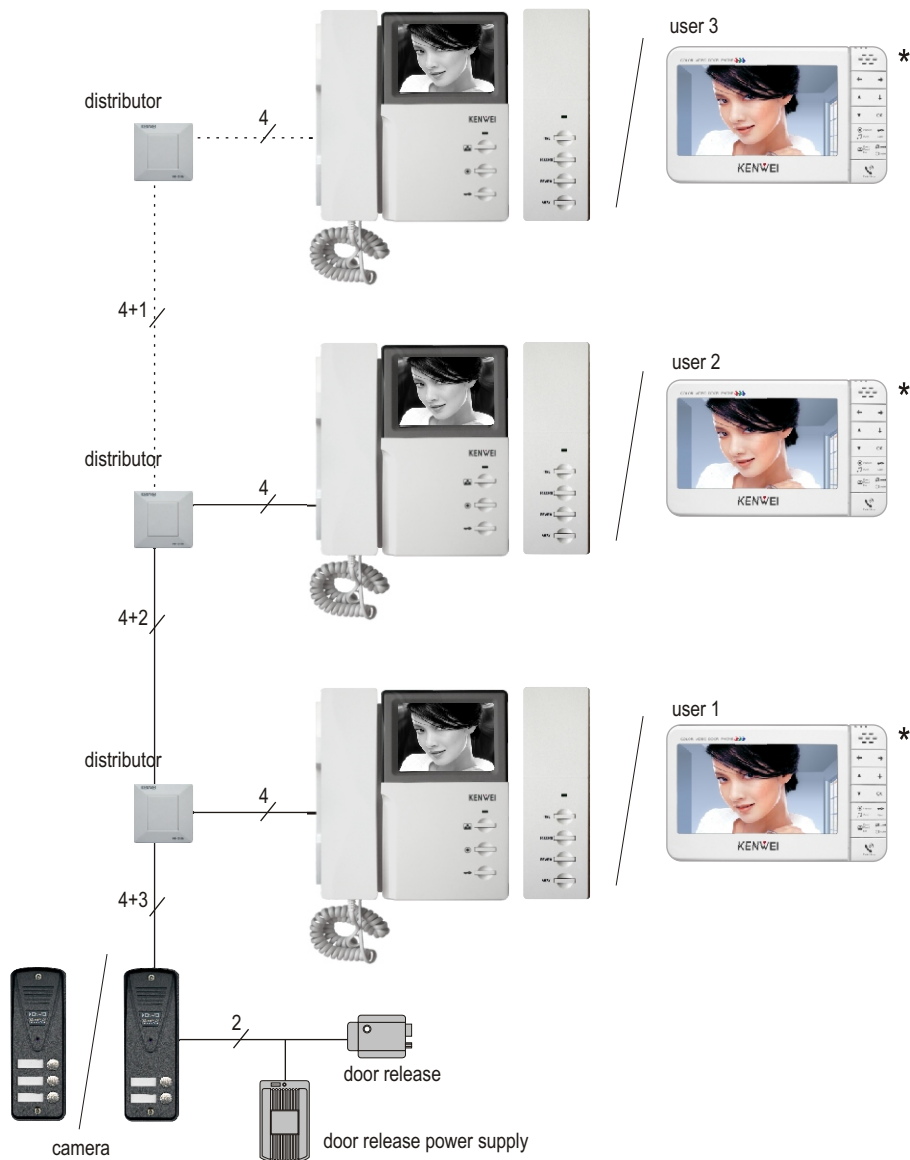

Typical configurations

for 1 user

for 2 and 3 users

* system extension according to monitor type